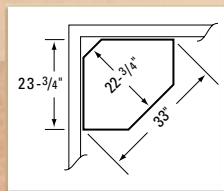

207 SM Corner Gun Cabinet

Style: Mission

Wood Species Shown: Oak

Finish Shown: Michael's Cherry 113

Includes security lock
Seven gun capacity.

Size: 33"w x 22¾"d x 73½"h