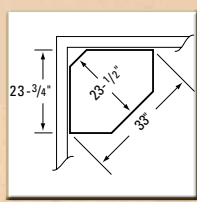

Finish Shown: Onyx 230

Includes 3 glass shelves

Size: 45" w x 16½" d x 63" h

131 Small Corner Curio
Style: Mission
Wood Species Shown: Oak
Finish Shown: Harvest 116
Includes five glass shelves
Sizes: 33"w x 25½"d x 73½"h