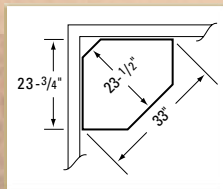

Size: 41" w x 29" d x 77" h

121 SM Deluxe Corner Curio

Style: Heirloom

Wood Species Shown: Oak

Finish Shown: 101-S-2

Includes 4 glass shelves

Size: 33" w x 23 1/2" d x 73 1/2" h

130 LG Corner Curio

Style: Heirloom

Wood Species Shown: Brown Maple

Finish Shown: Bing Cherry 229

Includes 5 glass shelves

Size: 41" w x 29" d x 77" h

131 SM Corner Curio

Style: Heirloom

Wood Species Shown: Oak

Finish Shown: Harvest 116

Includes 5 glass shelves

Size: 33" w x 25 1/2" d x 73 1/2" h

150 LG Traditional Curio

Style: Heirloom

Wood Species Shown: Oak

Finish Shown: Provincial 112

Includes 5 glass shelves

Size: 31¼" w x 14¼" d x 73½" h

151 SM Traditional Curio

Style: Heirloom

Wood Species Shown: Oak

Finish Shown: Provincial 112

Includes 5 glass shelves

Size: 18¾" w x 14¼" d x 73½" h

160 Side Lite Curio