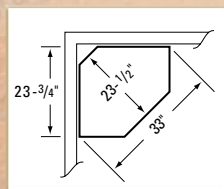

Size: 41" w x 29" d x 77" h

121 SM Deluxe Corner Curio

Style: Heirloom

Wood Species Shown: Oak

Finish Shown: 101-S-2

Includes 4 glass shelves

Size: 33" w x 23 1/2" d x 73 1/2" h

130 LG Corner Curio