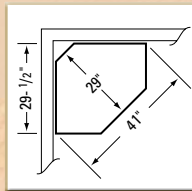

Size: 41" w x 29" d x 77" h

121 SM Deluxe Corner Curio

Style: Heirloom

Wood Species Shown: Oak

Finish Shown: 101-S-2

Includes 4 glass shelves

Size: 33" w x 23 1/2" d x 73 1/2" h

130 LG Corner Curio