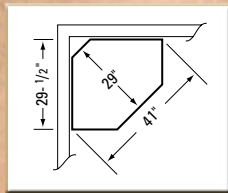

206 Six Gun Cabinet

Style: Mission

Wood Species Shown: Oak

Finish Shown: Michael's Cherry 113

Security lock is standard, six gun capacity.

Size: 27"w x 17½"d x 71"h