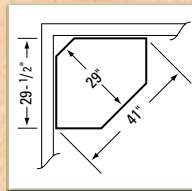

108-TC 8 Gun Cabinet with Drawers

Style: Traditional Contemporary

Wood Species Shown: Brown Maple

Finish Shown: Onyx 230

Includes security lock on doors and drawers. Eight gun capacity. Full extension slides and dovetailed drawer boxes.

Size: 34"w x 15½"d x 73½"h