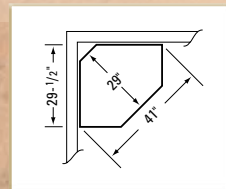

Size: 42½" w x 28" d x 77" h

Features

1. Double /single barrel rack
2. Close-up of double /single barrel rack
3. Pistol rack - includes 10 wooden dowels

214 Corner Gun Cabinet

Style: Heirloom

Wood Species Shown: Oak

Finish Shown: Provincial 112

Security lock is standard. 14 gun capacity. 12 gun carousel, double muzzle prop at left and right sides.

Size: 40½" w x 28½" d x 77" h

214 Corner Gun Cabinet

Style: Heirloom

Wood Species Shown: Brown Maple

Finish Shown: Black/Harvest 116

Finished with optional glass etching. Security lock is standard. 14 gun capacity. 12 gun carousel, double muzzle prop at left and right sides.

Size: 40½" w x 28½" d x 77" h