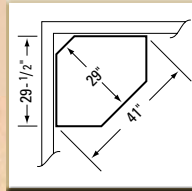

130 LG Corner Curio

Style: Heirloom

Wood Species Shown: Brown Maple

Finish Shown: Bing Cherry 229

Includes 5 glass shelves

Size: 41" w x 29" d x 77" h