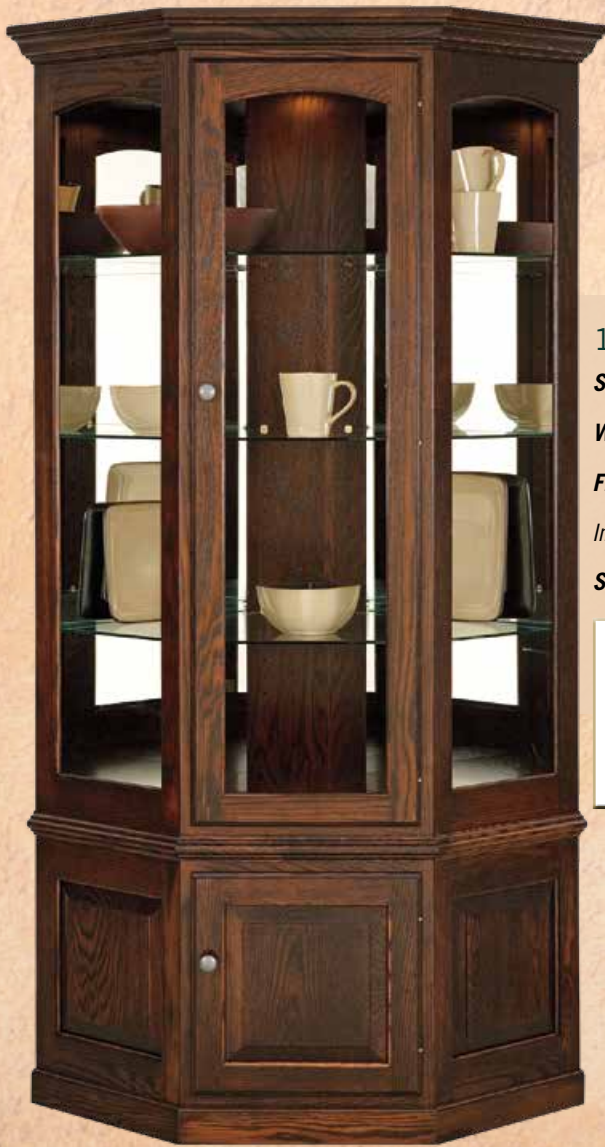

Heirloom

Mission

Traditional Contemporary

120 LG Deluxe Corner Curio

Style: Heirloom

Wood Species Shown: Oak

Finish Shown: Rich Tobacco 228

Includes 4 glass shelves

Size: 41" w x 29" d x 77" h

121 SM Deluxe Corner Curio

Style: Heirloom

Wood Species Shown: Oak

Finish Shown: 101-S-2

Includes 4 glass shelves

Size: 33" w x 23 1/2" d x 73 1/2" h

130 LG Corner Curio