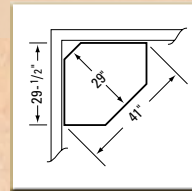

214 Corner Gun Cabinet

Style: Heirloom

Wood Species Shown: Oak

Finish Shown: Provincial 112

Security lock is standard. 14 gun capacity. 12 gun carousel, double muzzle prop at left and right sides.

Size: 40½" w x 28½" d x 77" h

214 Corner Gun Cabinet

Style: Heirloom

Wood Species Shown: Brown Maple

Finish Shown: Black/Harvest 116

Finished with optional glass etching. Security lock is standard. 14 gun capacity. 12 gun carousel, double muzzle prop at left and right sides.

Size: 40½" w x 28½" d x 77" h