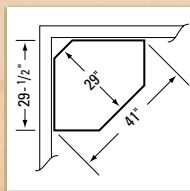

212 Twelve Gun Cabinet

Style: Traditional Contemporary

Wood Species Shown: Brown Maple

Finish Shown: Rich Cherry 227

Security lock standard,
12 gun capacity

Size: 44½" w x 17½" d x 76" h

Also available #210 - 10 gun capacity

Size: 38½" w x 17½" d x 73¼" h