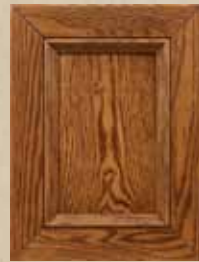

## RED OAK

SPECIAL LITE

PROVINCIAL

AUTUMN WHEAT

HARVEST

BORDEAUX