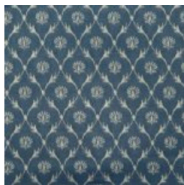

#253 Midnight  
100% Polyester  
Cleaning Code: S

#254 Blue  
100% Polyester  
Cleaning Code: S

#255 Black  
100% Polyester  
Cleaning Code: S

#256 Hunter  
100% Polyester  
Cleaning Code: S

#257 Navy  
100% Polyester  
Cleaning Code: S

#258 Royal  
100% Polyester  
Cleaning Code: S

#259 Green  
100% Polyester  
Cleaning Code: S

#261 Redwood  
65% Rayon, 35% Polyester  
Cleaning Code: S

#262 River  
100% Polyester  
Cleaning Code: S

#263 Wine  
100% Polyester  
Cleaning Code: S